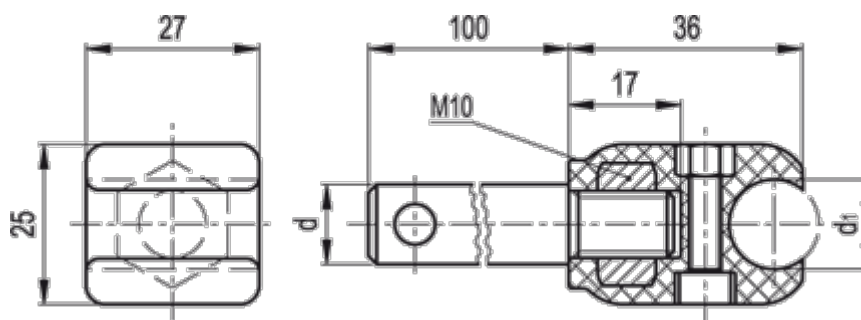

# Data Sheet

Article number: 2310419800  
Description: E+G Guide rail clamp  
MPG-C-S-P12-12

## Measures

d = 12

d1 = 12

Weight (g) = 126